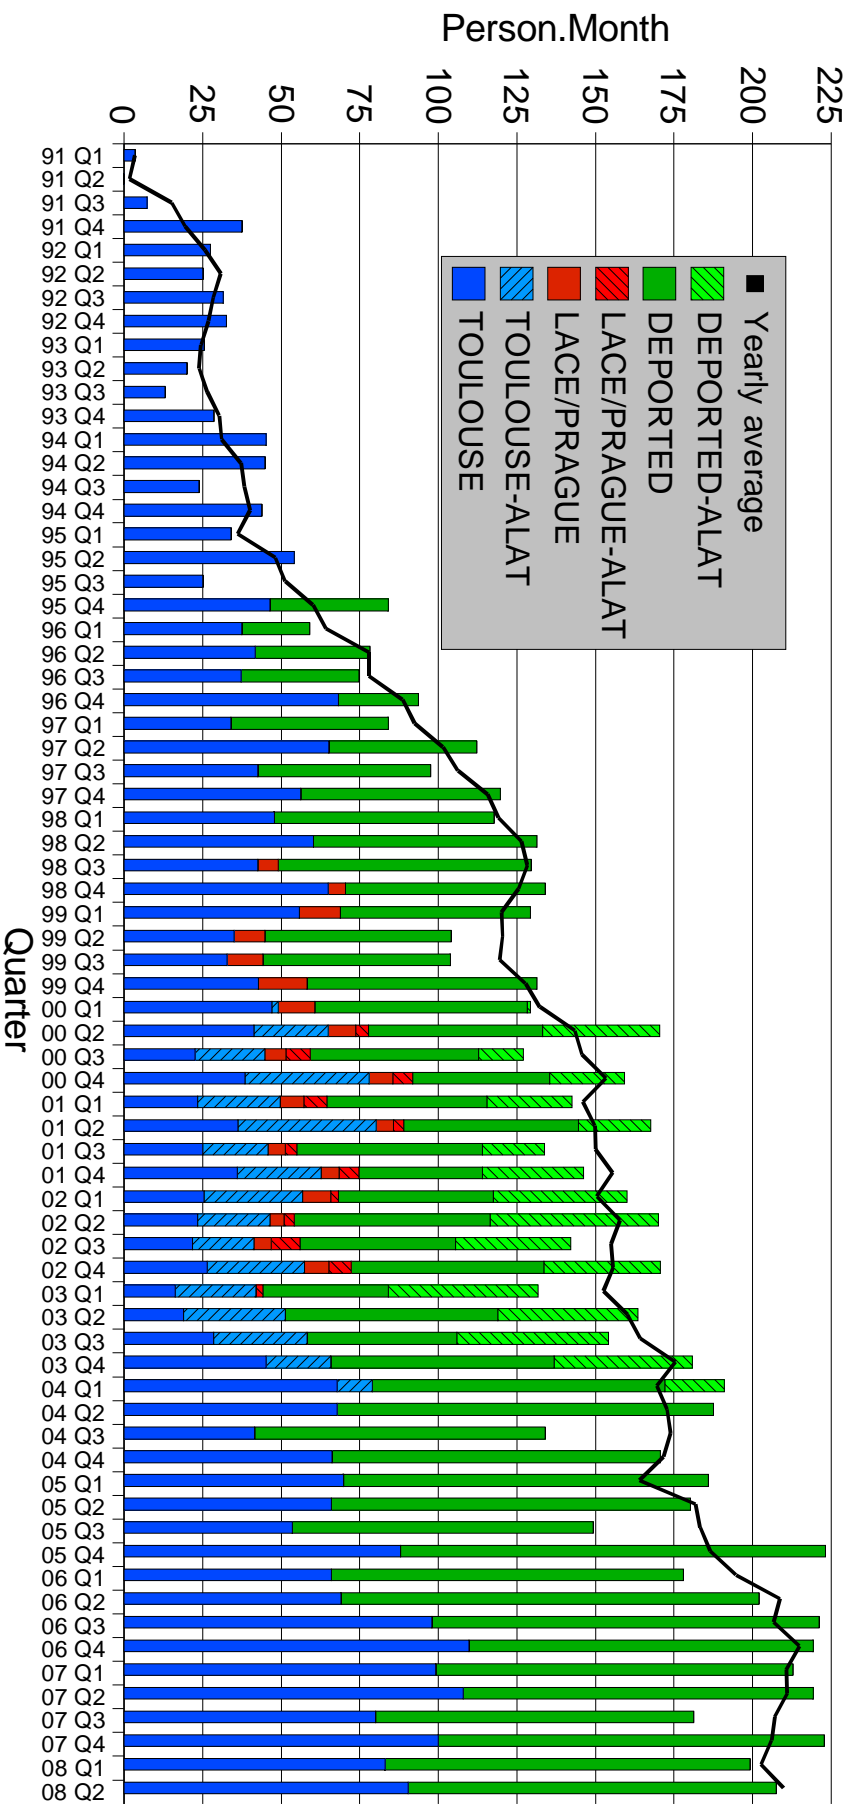

Total participation in the ALADIN project

Evolution of the quarterly manpower

Updated on 01 July 2008